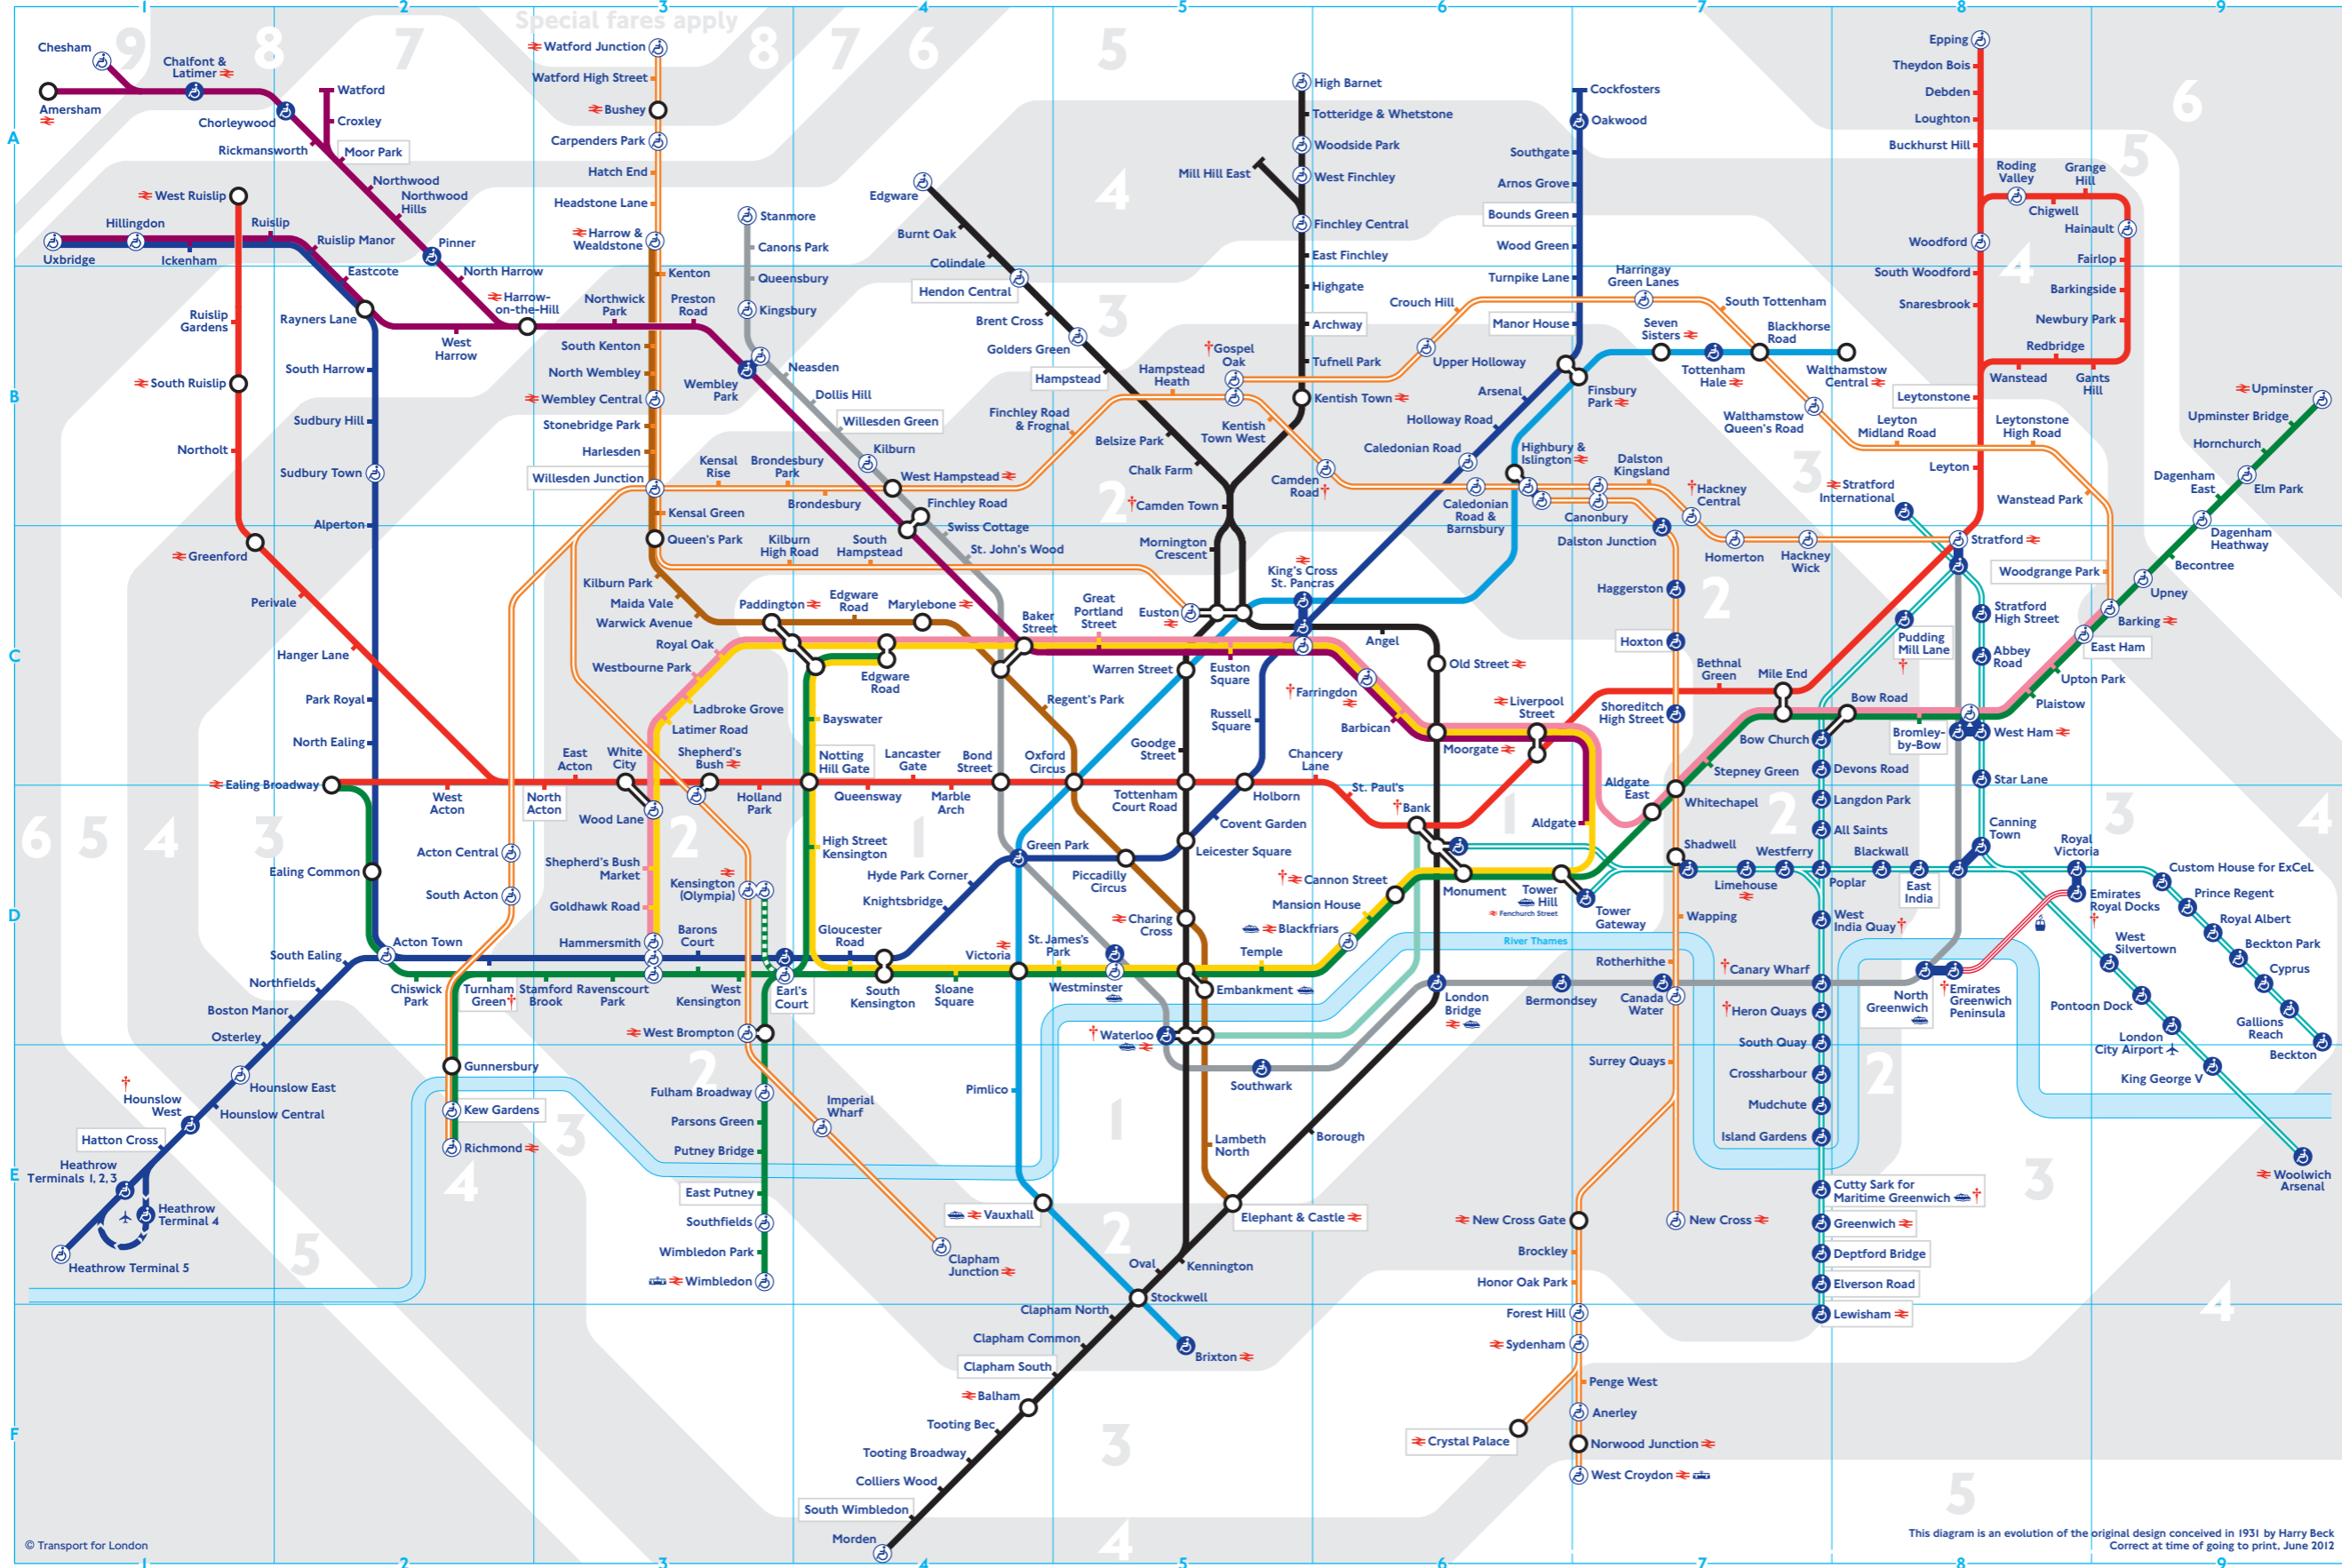

# Tube map

### Key to lines

- Bakerloo
- Central
- Circle
- District
- District open weekends, public holidays and some Olympia events
- Hammersmith & City
- Jubilee
- Metropolitan
- Northern
- Piccadilly
- Victoria
- Waterloo & City
- DLR
- London Overground
- Emirates Air Line

# Index to stations

Grid Station & facilities	Zones
C8 Abbey Road	3
D2 Acton Central	3
D2 Acton Town	3
D7 Aldgate	1
D7 Aldgate East	1
D7 All Saints	2
B2 Alperton	4
A1 Amersham	9
F7 Anerley	4
C6 Angel	1
B5 Archway	2/3
A6 Arnos Grove	4
B6 Arsenal	2
C4 Baker Street	1
F4 Balham	3
D6 Bank	1
C6 Barbican	1
C9 Barking	4
B9 Barkingside	4
D3 Barons Court	2
C4 Bayswater	1
E9 Beckton	3
D9 Beckton Park	3
C9 Becontree	5
B5 Belsize Park	2
D6 Bermondsey	2
C7 Bethnal Green	2
D6 Blackfriars	1
B7 Blackhorse Road	3
D8 Blackwall	2
C4 Bond Street	1
E6 Borough	1
D2 Boston Manor	4
A6 Bounds Green	3/4
C7 Bow Church	2
C8 Bow Road	2
B4 Brent Cross	3
F5 Brixton	2
E6 Brockley	2
C8 Bromley-by-Bow	2/3
B4 Brondesbury	2
B3 Brondesbury Park	2
A8 Buckhurst Hill	5
A4 Burnt Oak	4
A3 Bushey	8
B6 Caledonian Road	2
B6 Caledonian Road & Barnsbury	2
B6 Camden Road	2
B5 Camden Town	2
D7 Canada Water	2
D7 Canary Wharf	2
D8 Canning Town	3
D6 Cannon Street	1
B7 Canonbury	2
A3 Canons Park	5
A3 Carpenders Park	7
A1 Chalfont & Latimer	8
B5 Chalk Farm	2
C6 Chancery Lane	1
D5 Charing Cross	1